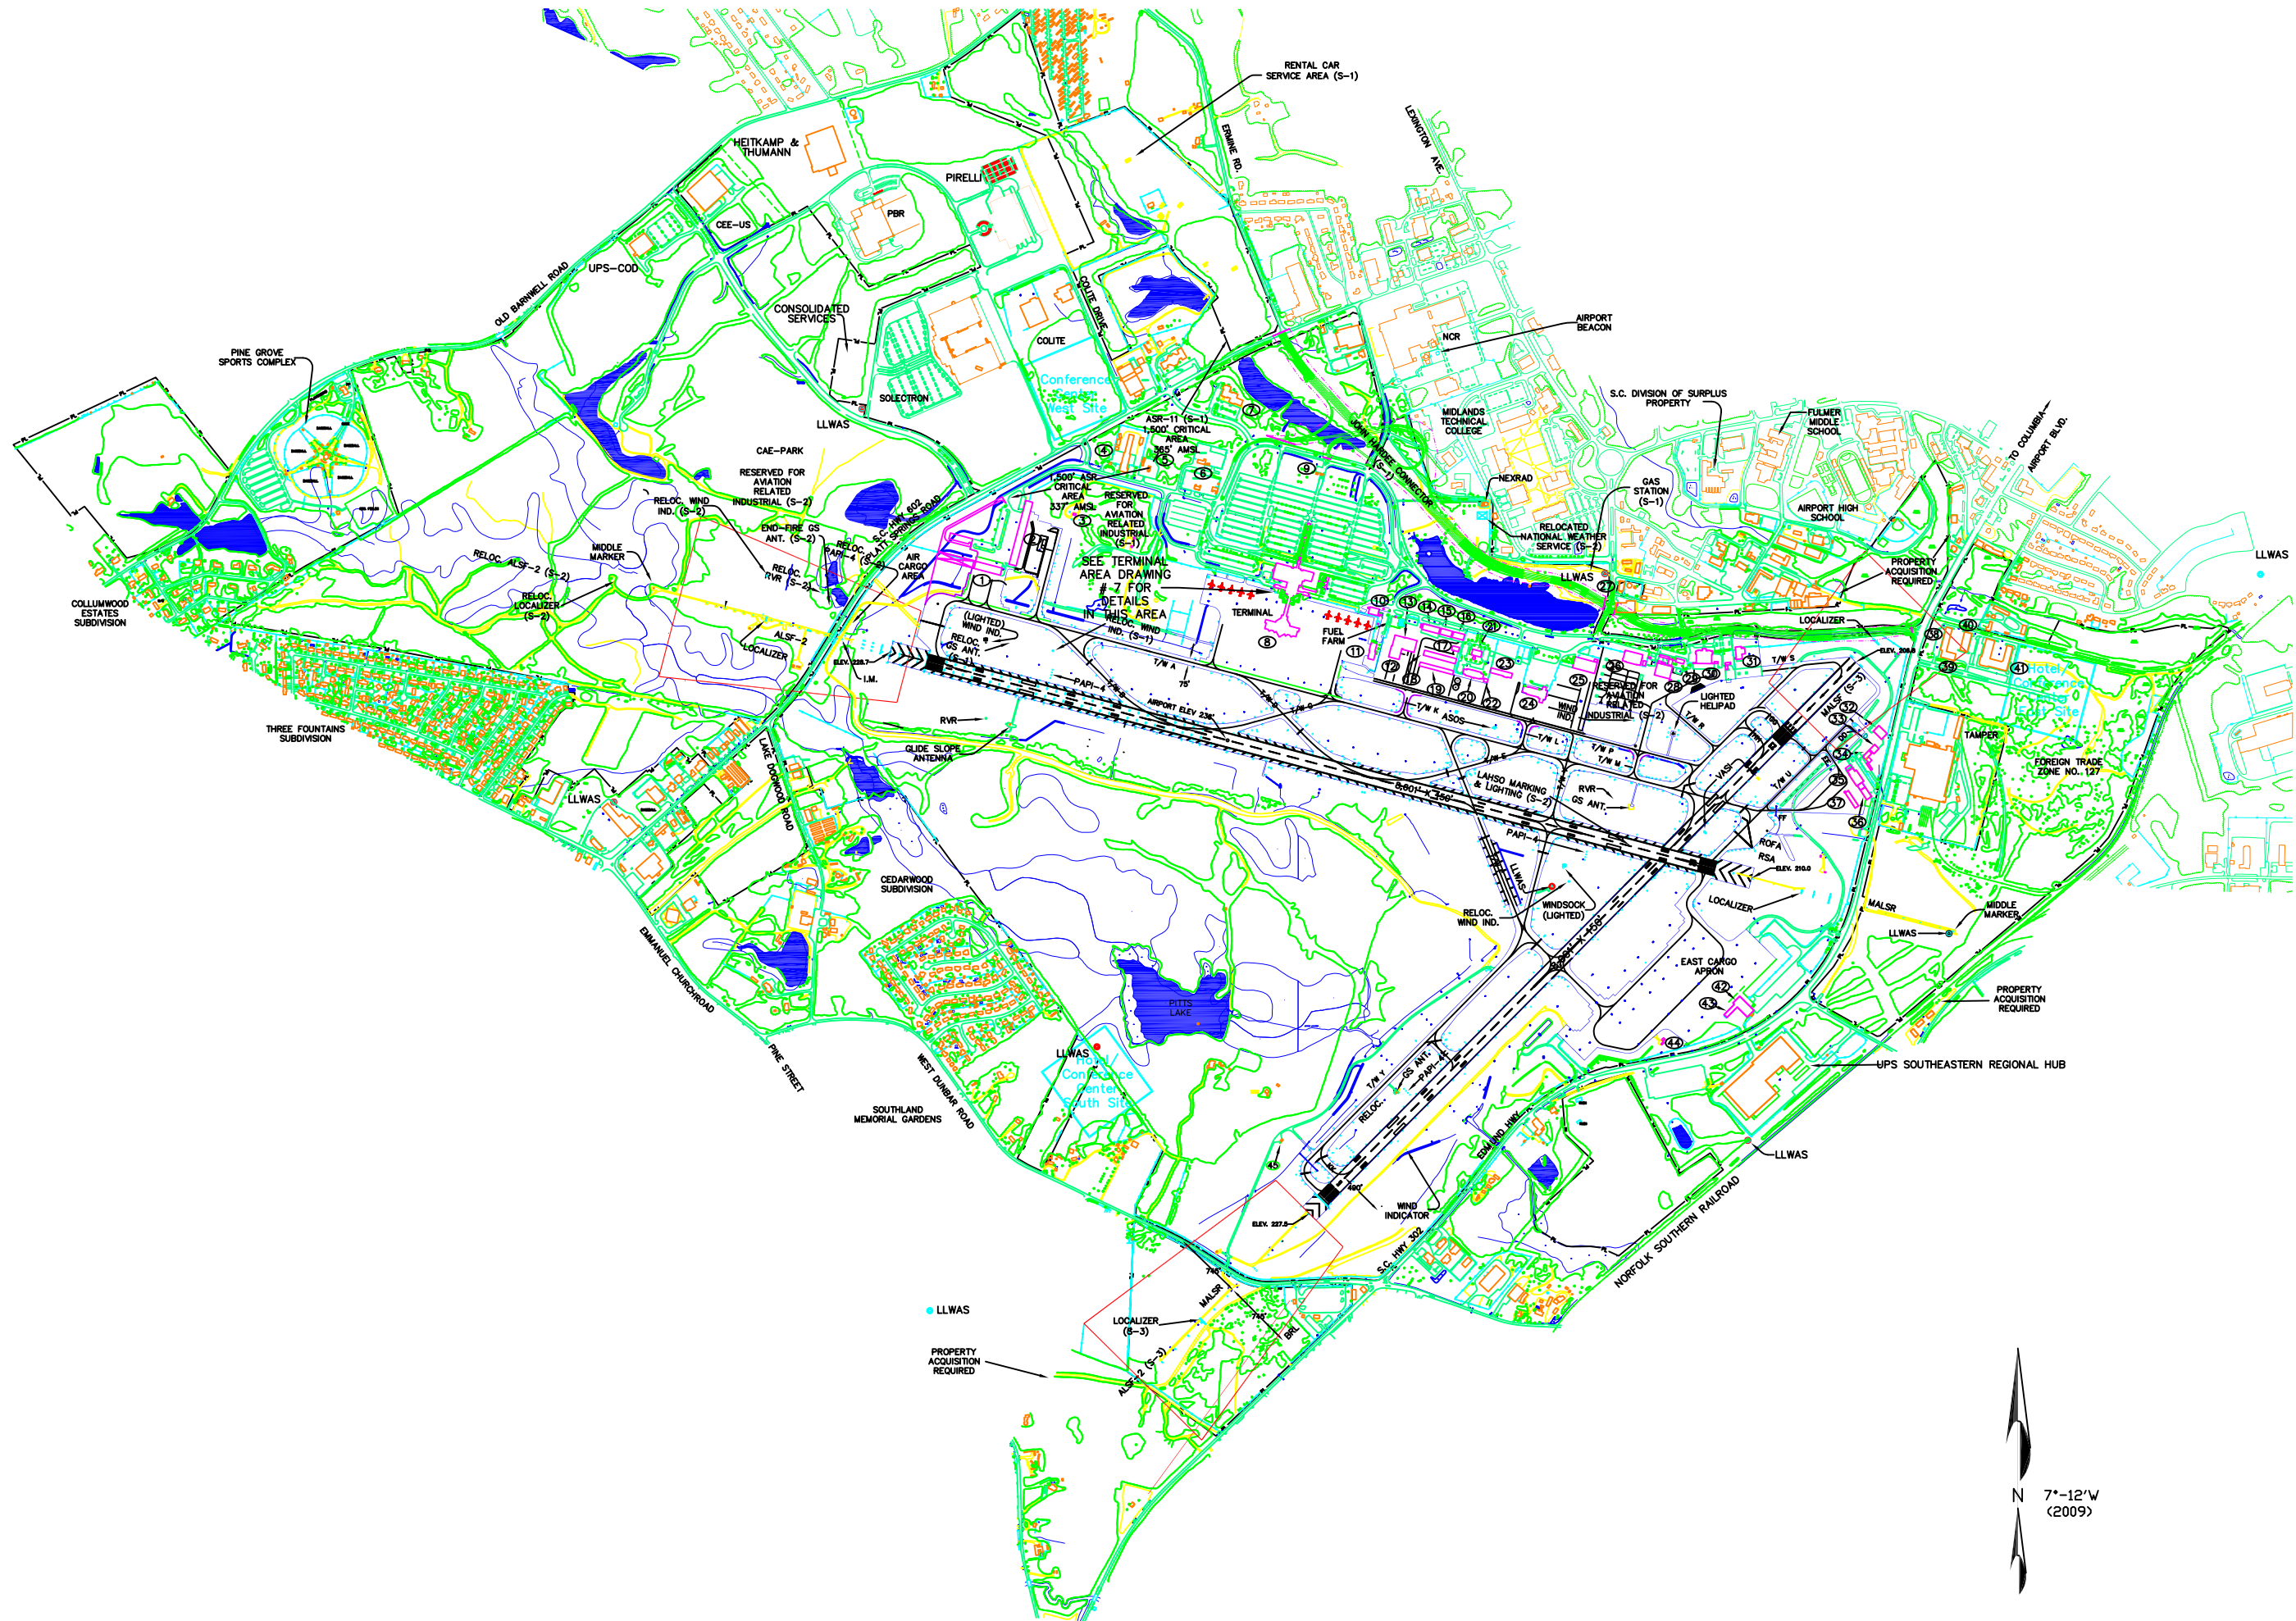

CAE – COLUMBIA METROPOLITAN AIRPORT, COLUMBIA, SC  
 LAST REVISION DATE – 11/02/2009

Disclaimer: This airport diagram was prepared by the South Carolina Aeronautics Commission and is in various phases of completion. This diagram is disclosed for informational purposes only and is not approved by the South Carolina Aeronautics Commission for any other use.

N  
 7'-12\"/>