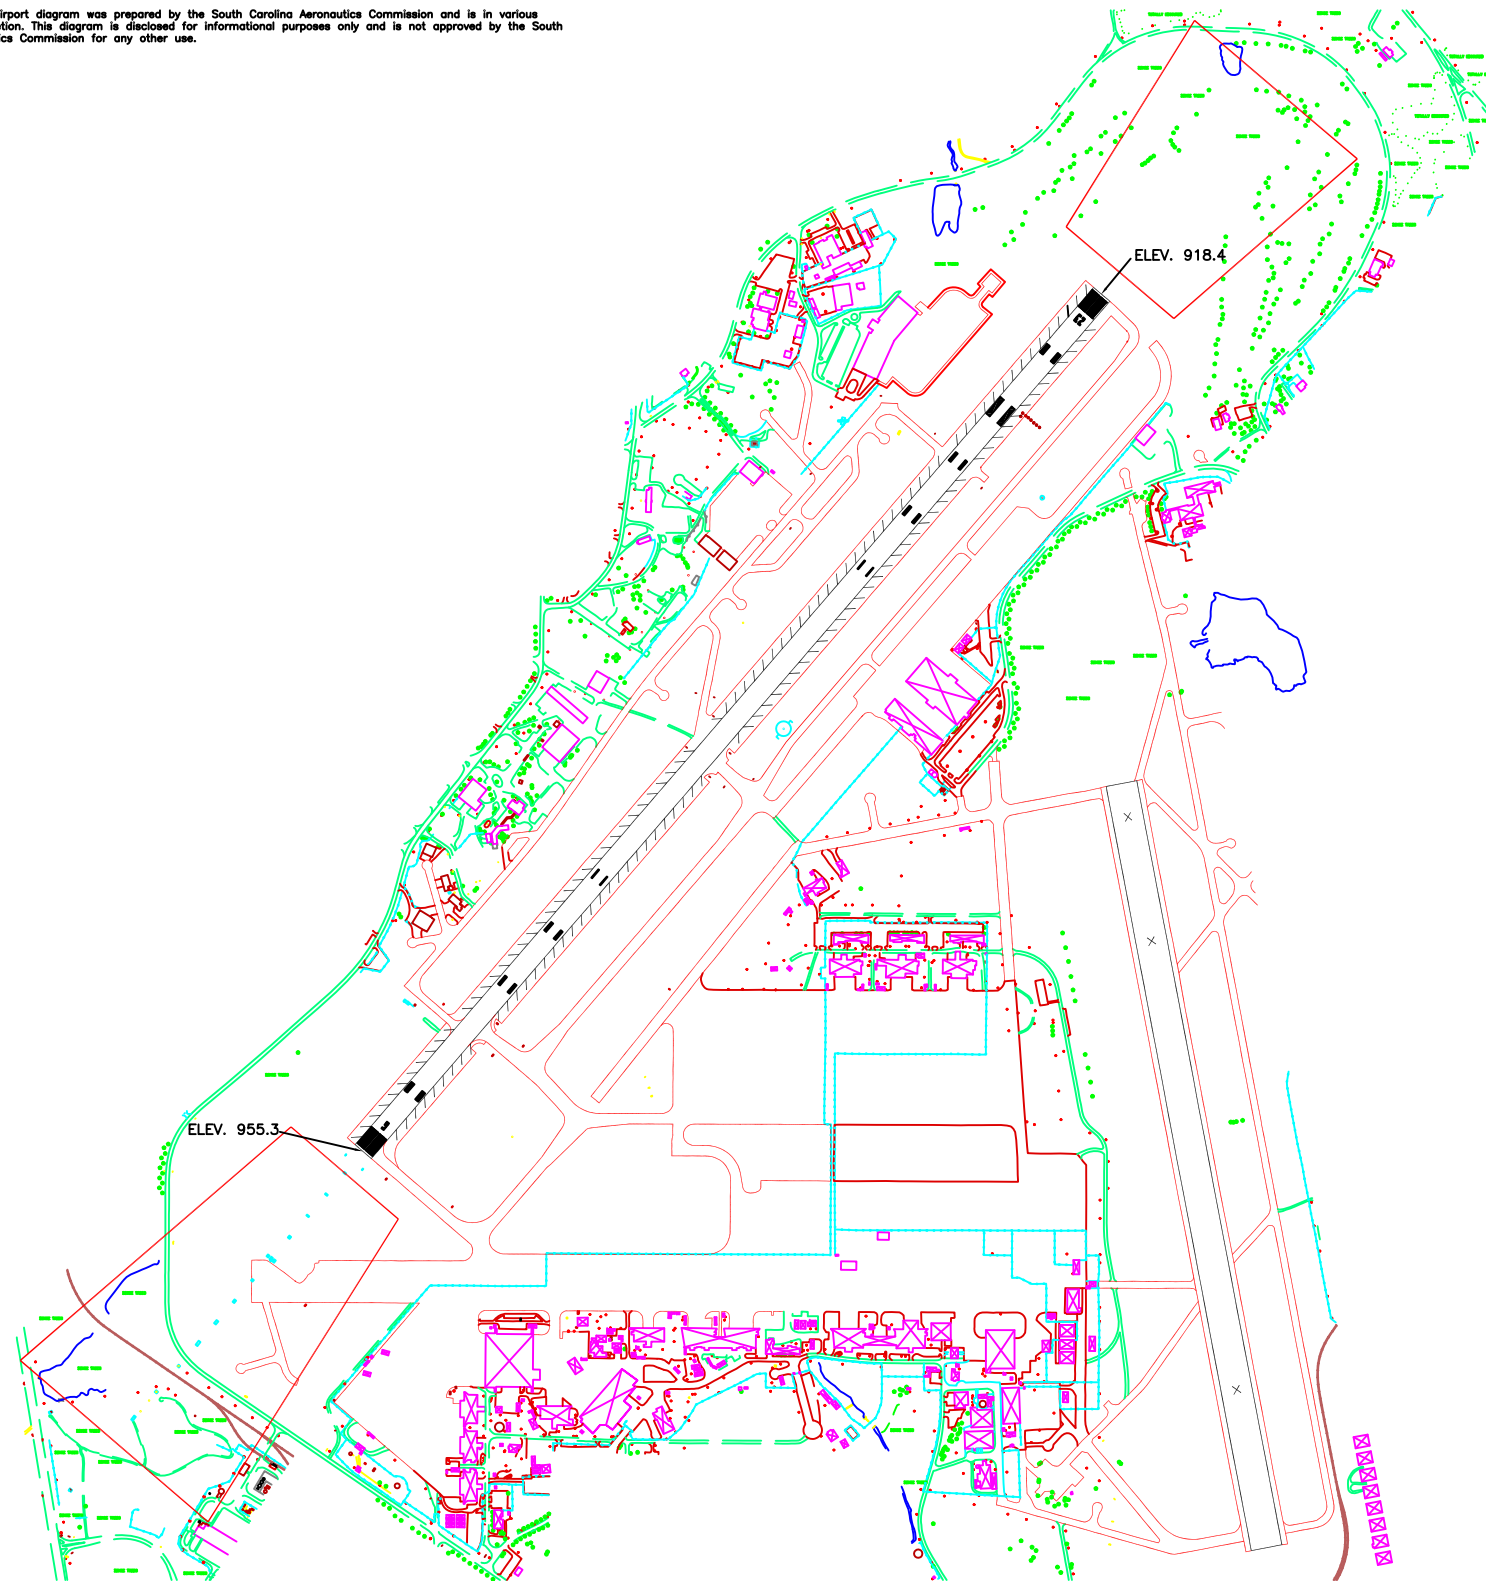

GYH – DONALDSON FIELD, GREENVILLE, SC
LAST REVISION DATE – 02/27/2017

Disclaimer: This airport diagram was prepared by the South Carolina Aeronautics Commission and is in various phases of completion. This diagram is disclosed for informational purposes only and is not approved by the South Carolina Aeronautics Commission for any other use.

N
6°-4'W
(2009)