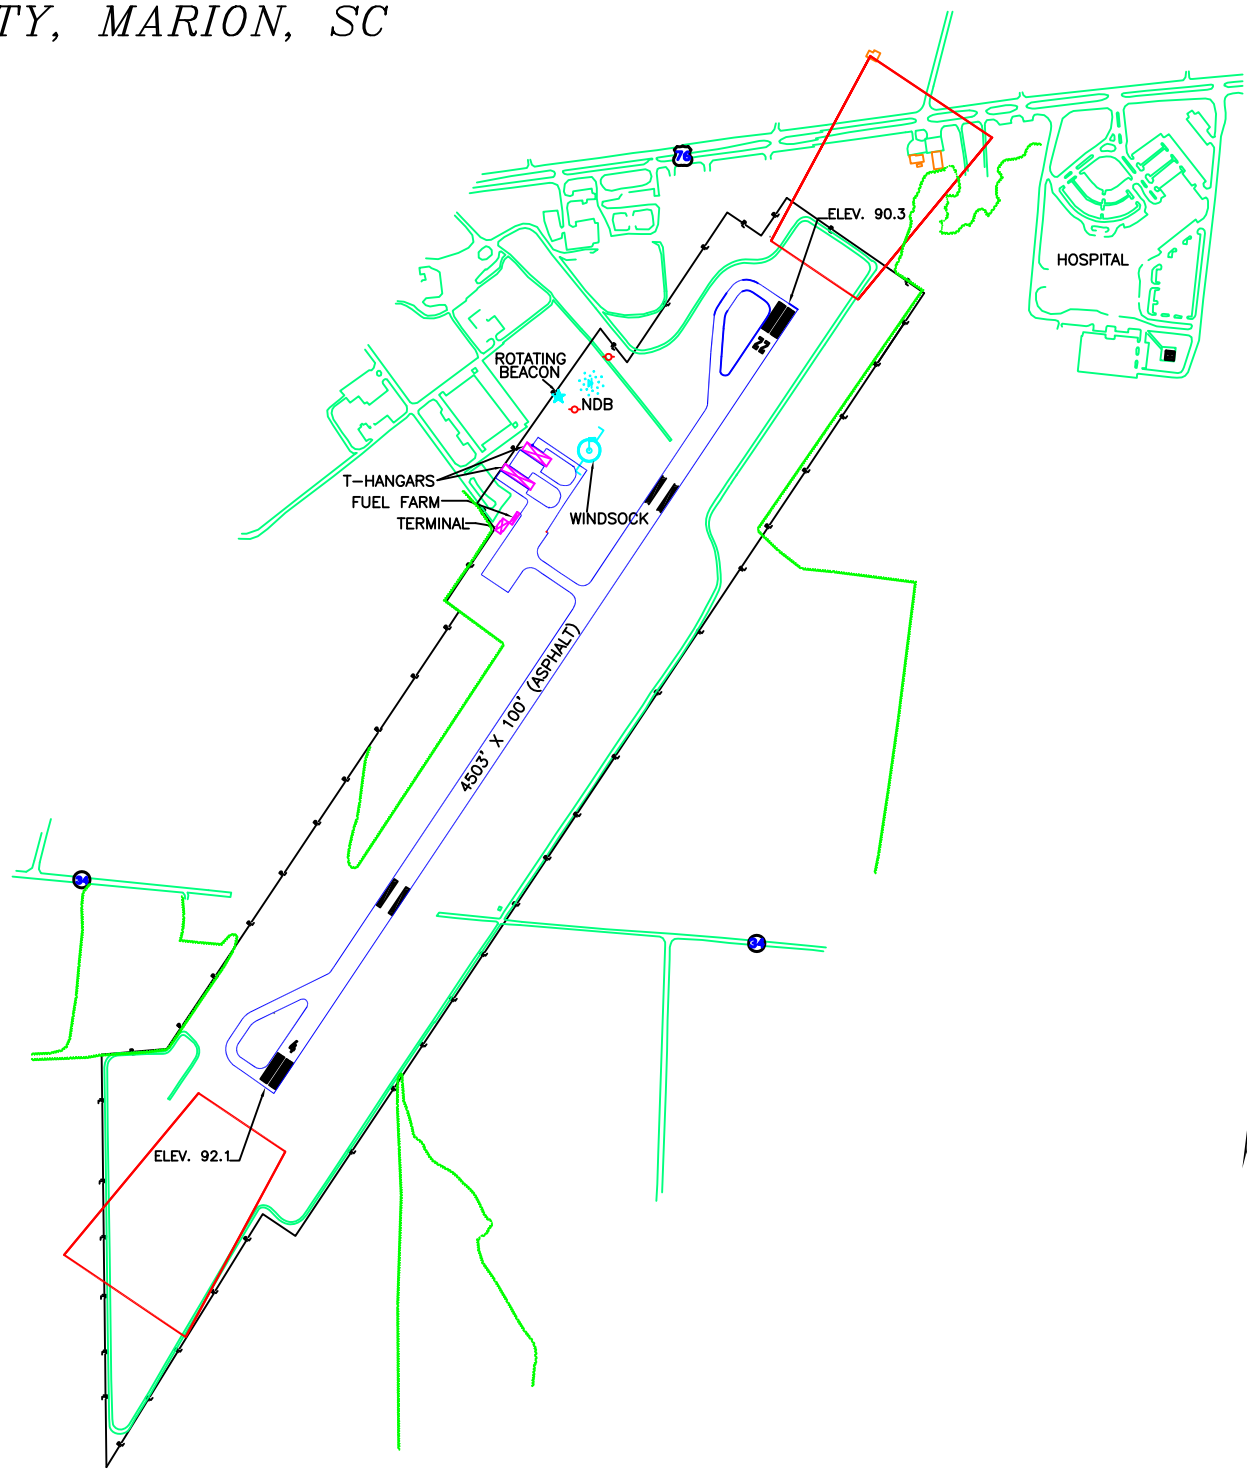

MOA – MARION COUNTY, MARION, SC
LAST REVISION DATE – 4/12/2011

N
8°-1'W
(2009)