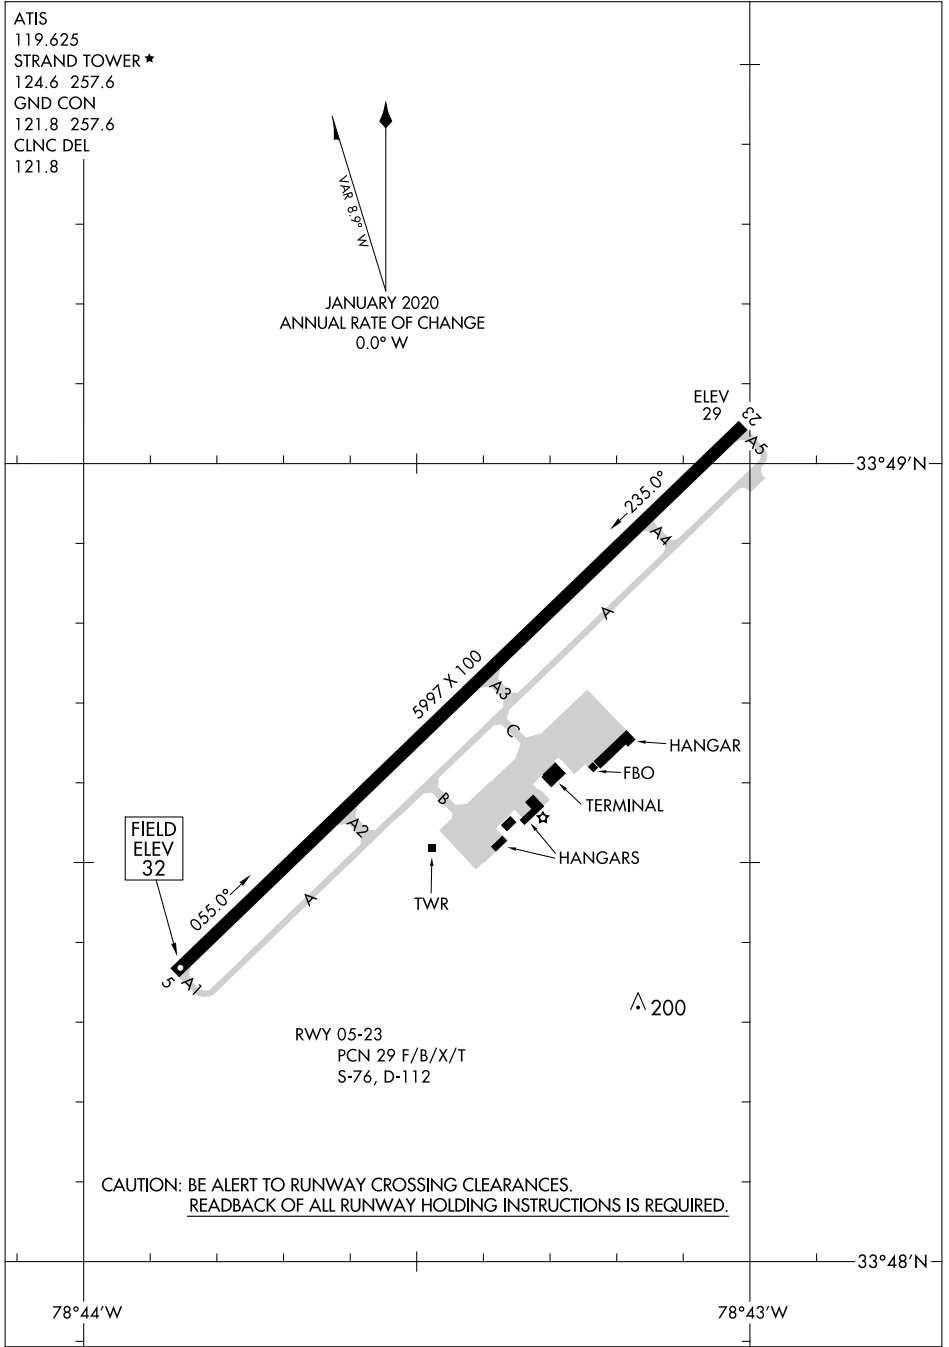

21224

# AIRPORT DIAGRAM

AL-5097 (FAA)

GRAND STRAND (C'RE)  
NORTH MYRTLE BEACH, SOUTH CAROLINA

ATIS  
119.625  
STRAND TOWER ★  
124.6 257.6  
GND CON  
121.8 257.6  
CLNC DEL  
121.8

SE-2, 26 DEC 2024 to 23 JAN 2025

SE-2, 26 DEC 2024 to 23 JAN 2025