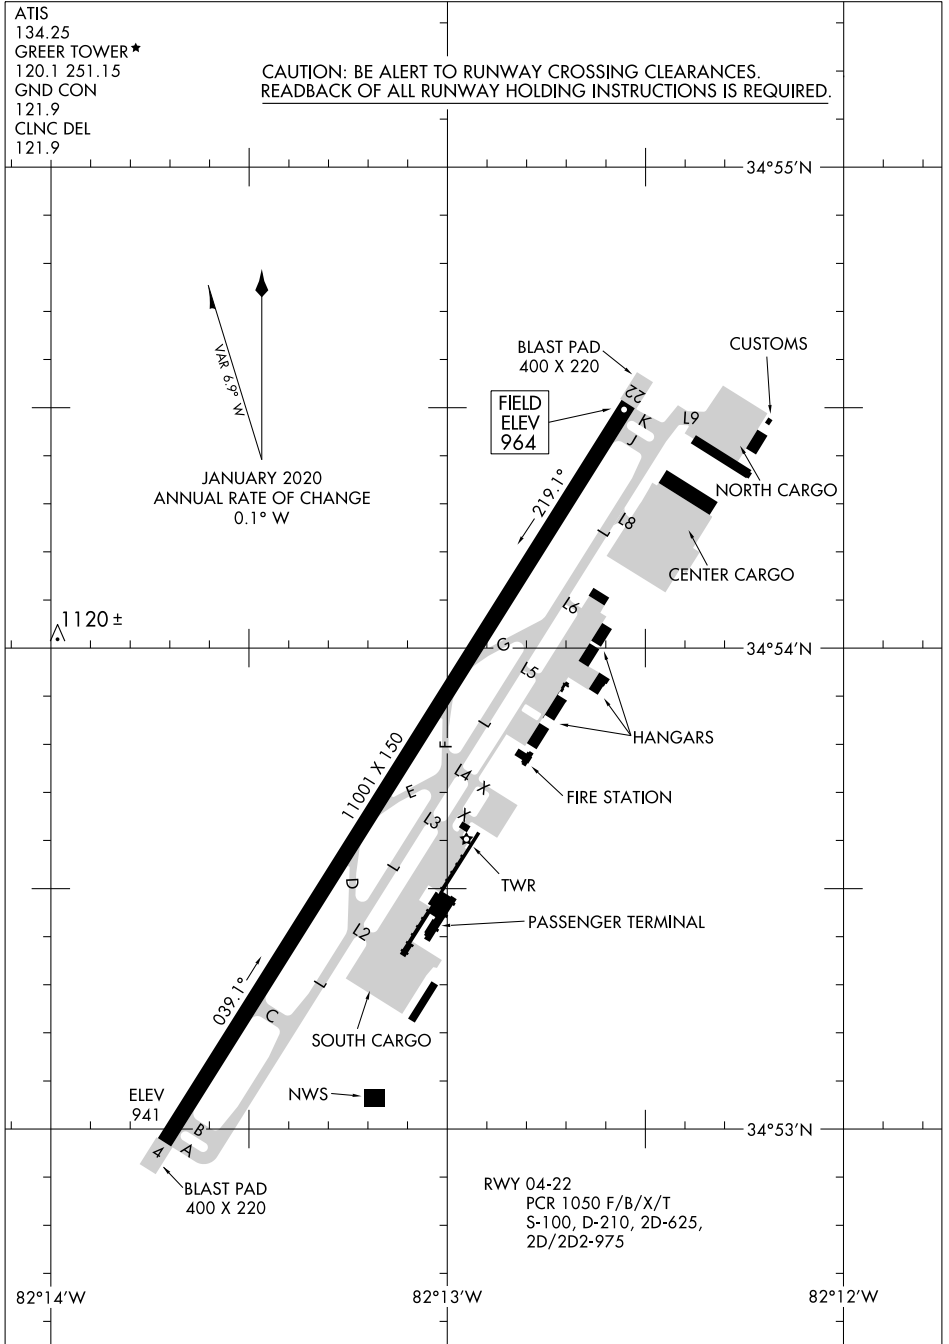

24361

AIRPORT DIAGRAM

GREENVILLE SPARTANBURG INTL (GSP)
GREER, SOUTH CAROLINA

AL-5124 (FAA)

ATIS
134.25
GREER TOWER*
120.1 251.15
GND CON
121.9
CLNC DEL
121.9

CAUTION: BE ALERT TO RUNWAY CROSSING CLEARANCES.
READBACK OF ALL RUNWAY HOLDING INSTRUCTIONS IS REQUIRED.

SE-2, 26 DEC 2024 to 23 JAN 2025

SE-2, 26 DEC 2024 to 23 JAN 2025

AIRPORT DIAGRAM

GREENVILLE SPARTANBURG INTL (GSP)
GREER, SOUTH CAROLINA

24361